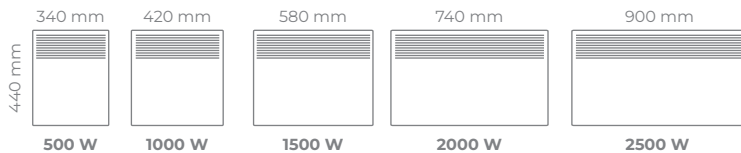

# WIFI TACTIC

**The one-piece** aluminium heating element transmits heat silently with efficiency and speed.

Colour graphic display

Smooth white satin soft to the touch and easy to clean finish ral 9003

Thickness: 104 mm