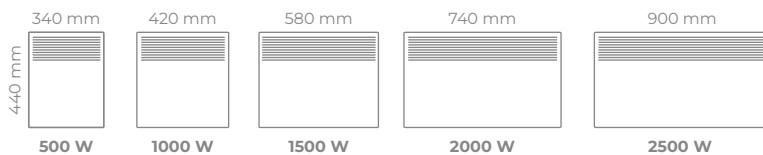

TACTIC

Stylish stationary or mobile convector with energy-saving features

Caster kit for mobile use
(optional)

ADVANTAGES

TACTIC is available in 5 power ratings from 500 to 2500 W and is ultra compact.

The front air outlet is fitted with stylish slats to improve the diffusion of heat into the room.

Thickness: 104 mm

Power (W)	H (mm)	L (mm)	T (mm)*	Weight (kg)	Part numbers
500	440	340	104	2,8	E175111
1000	440	420	104	3,4	E175113
1500	440	580	104	4,5	E175115
2000	440	740	104	5,7	E175117
2500	440	900	104	7,1	E175118
Castor kit (optional)					A691600

* Thickness: when wall-mounted, including self-gauging H bracket 1.5 m power cord with European plug

Packaging: **100% cardboard** for easy recycling on worksites

Registered headquarters: 28 Rue de Verdun, 92150 Suresnes - France